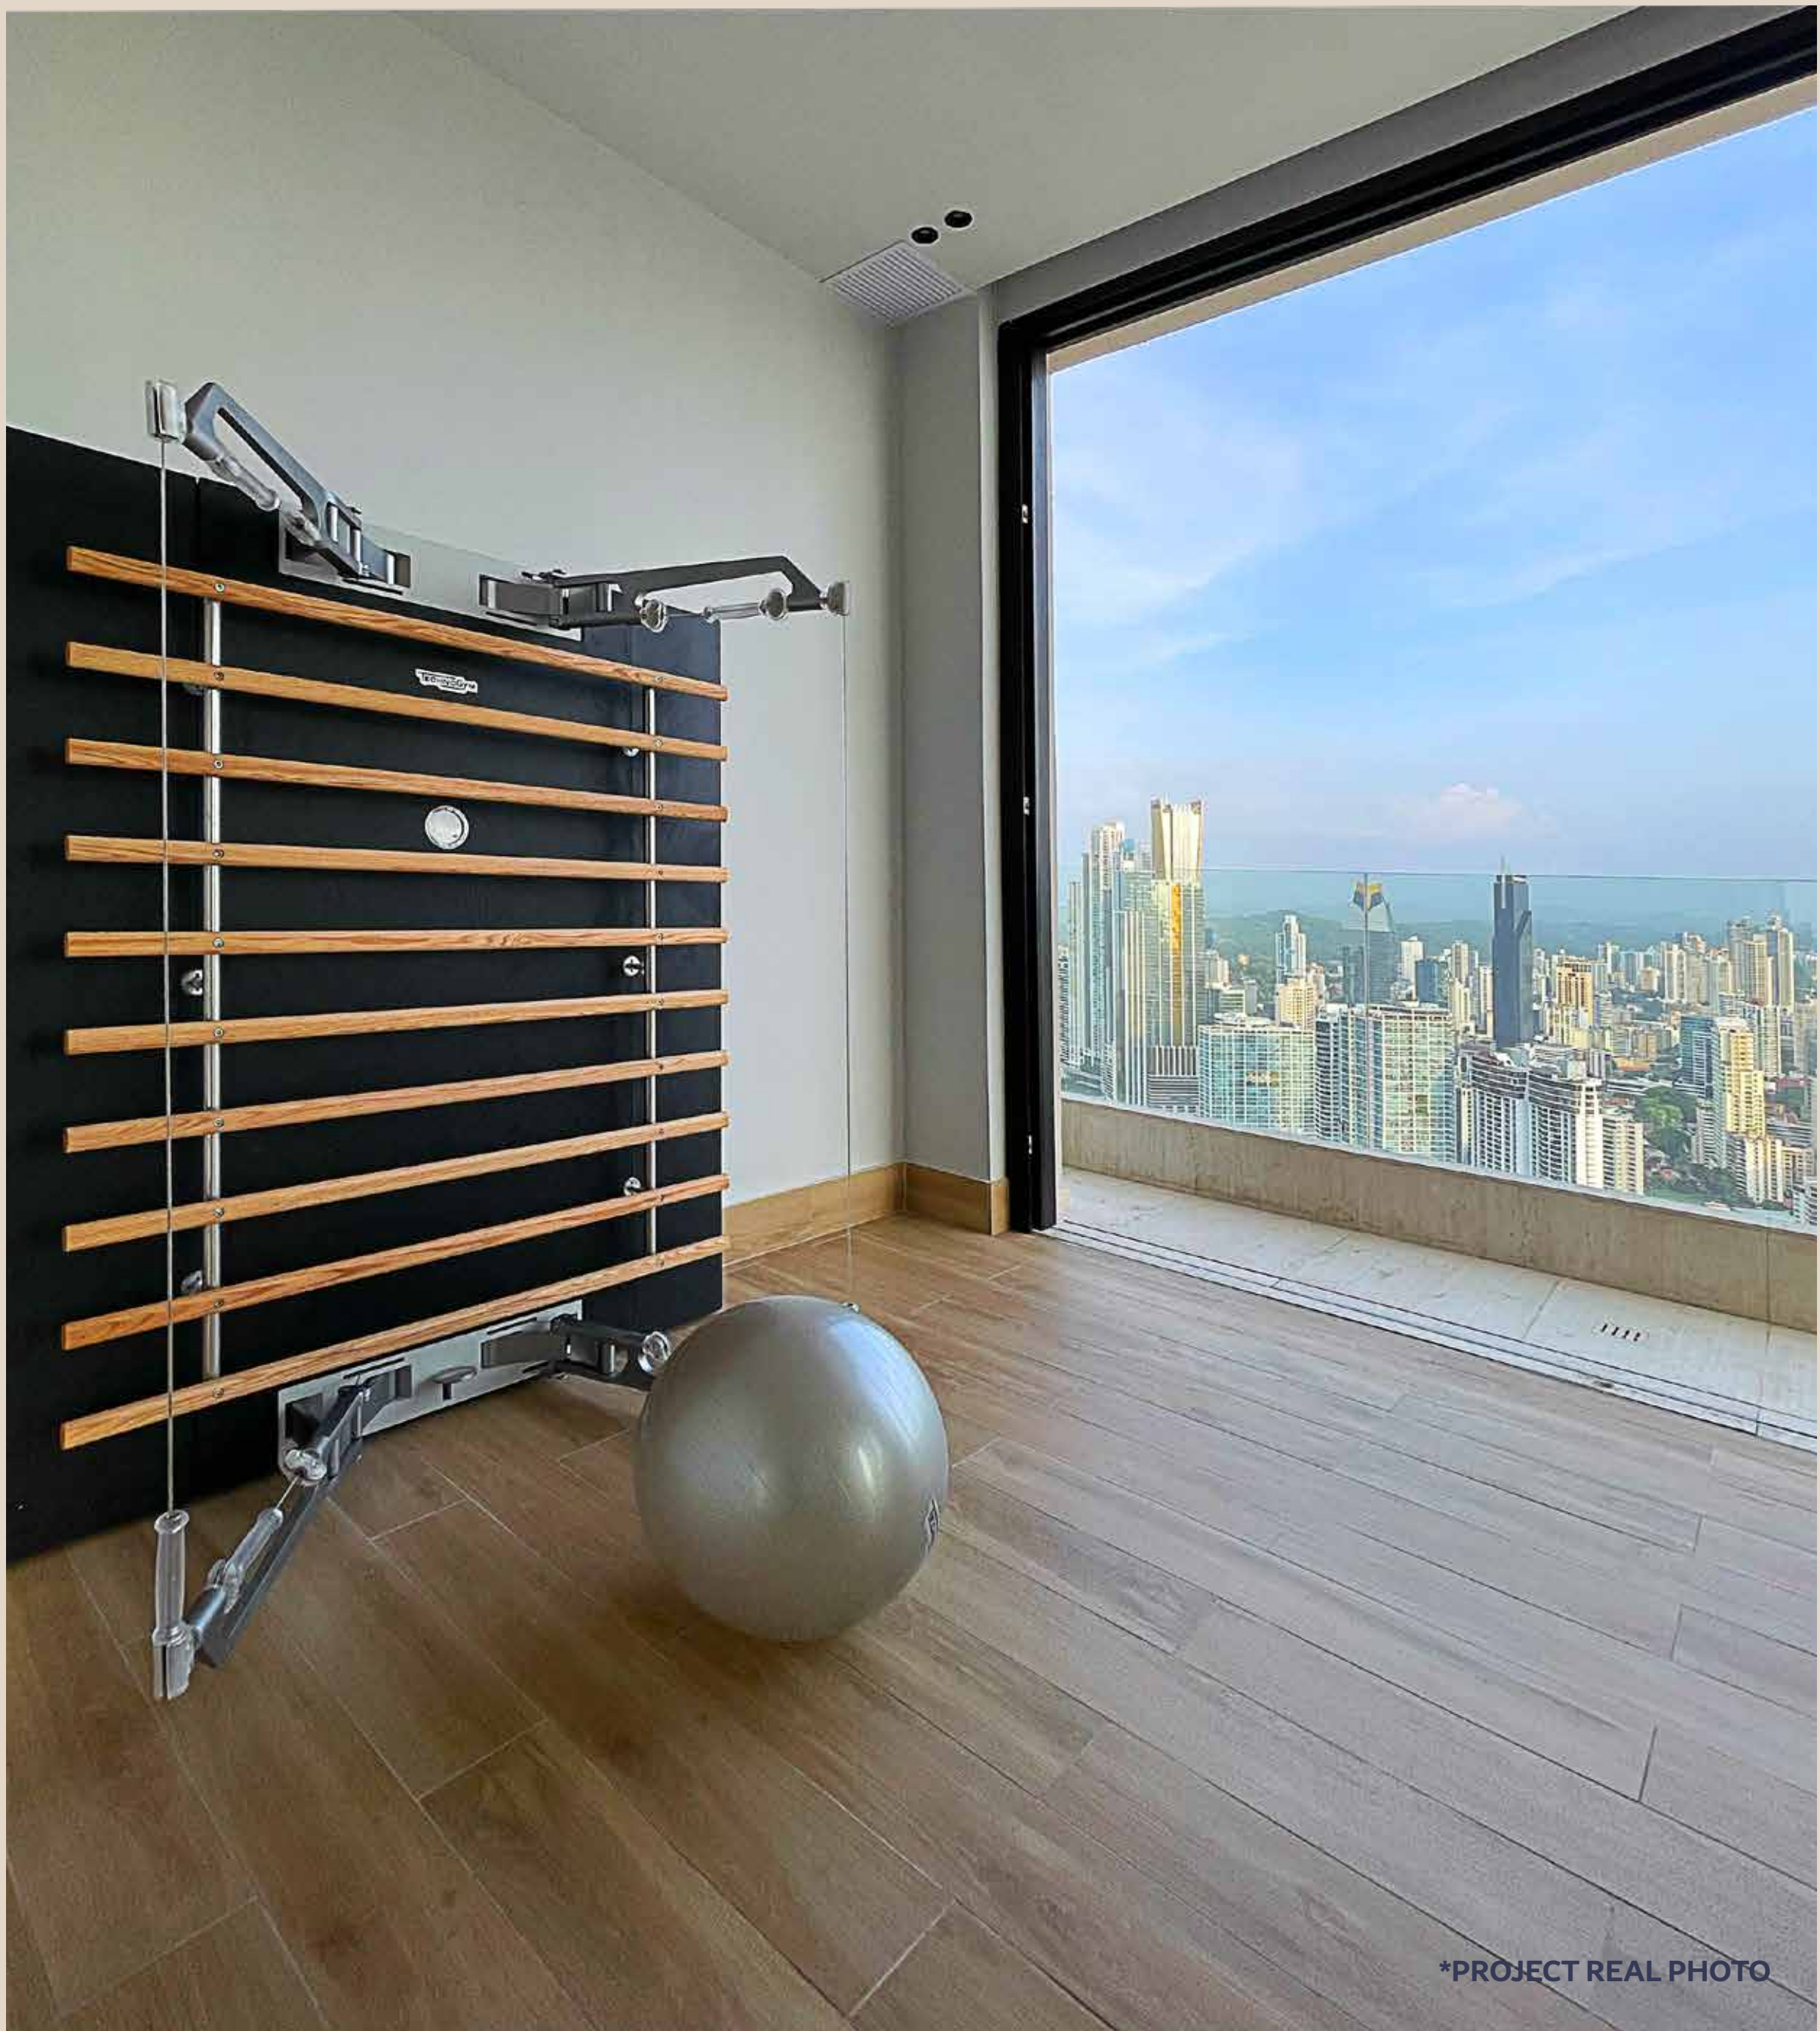

SKYDECK

TOP VIEW

Welcome to our Skydeck on level 46. One of the most special areas of our project. An special area designed an with infinity pool, perfectly located for those who like to enjoy the views. The perfect place to have your favorite cocktail and snack.

*PROJECT REAL PHOTO

*PROJECT REAL PHOTO

SUSHI BAR

Keep your friends close and your sushi closer. We designed a Sushi Bar with the most incredible view of the project for you to have the best moments with your family and friends in the only Skydeck of Paitilla.