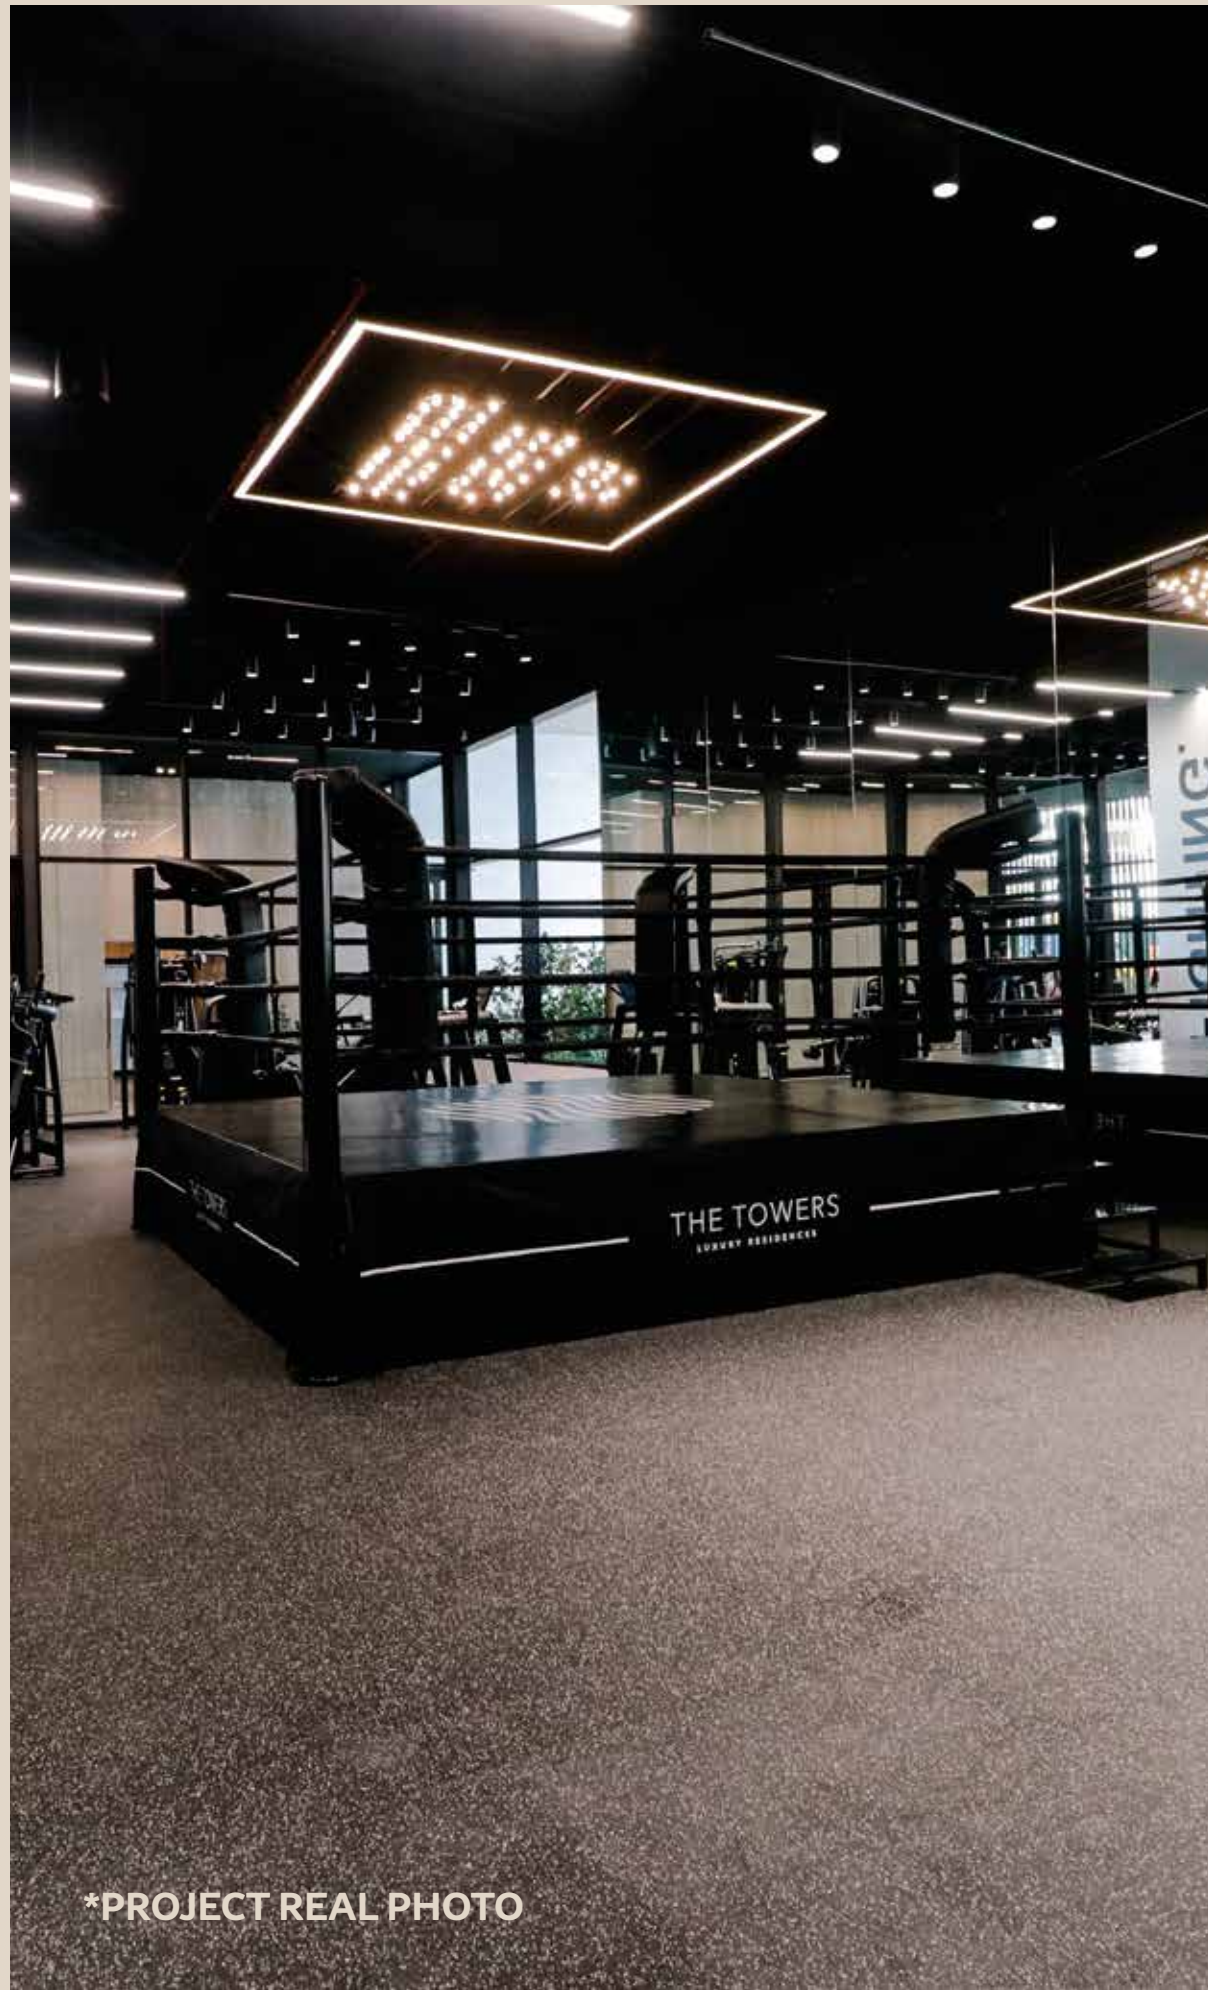

*PROJECT REAL PHOTO

*PROJECT REAL PHOTO

SUSHI BAR

Keep your friends close and your sushi closer. We designed a Sushi Bar with the most incredible view of the project for you to have the best moments with your family and friends in the only Skydeck of Paitilla.

RESIDENTS CLUB

*PROJECT REAL PHOTO

*PROJECT REAL PHOTO

*PROJECT REAL PHOTO

*PROJECT REAL PHOTO

FITNESS CENTER

Our priority is you, promoting an active and healthy lifestyle, we have designed more than 3,500 m2 of amenities with multiple sports courts, including tennis, basketball, soccer, boxing ring and gym.