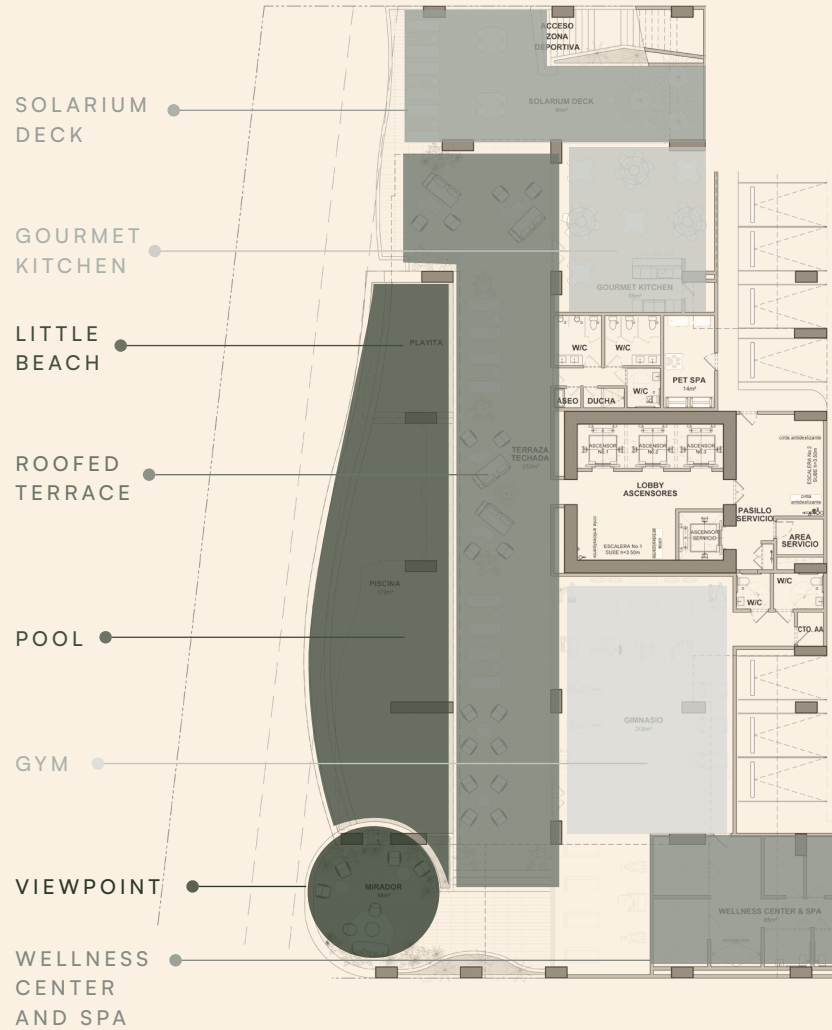

01
/
SOCIAL
LOUNGE
/

02
/
LOUNGE
/

03
/
TEEN
LOUNGE
/

04
/
GOLF
SIMULATOR
/

05
/
CINEMA
/

Level 300

01
/
GAME
LOUNGE
/

02
/
TERRACE
/

Level 400

01
/ SOLARIUM DECK
/

02
/ GOURMET KITCHEN
/

03
/ PETS SPA
/

04
/ ROOFED TERRACE
/

05
/ POOL
/

06
/ GYM
/

07
/ VIEWPOINT
/

08
/ WELLNESS CENTER AND SPA
/

Level 500

01
/ TERRACE
/

02
/ KIDS
ZONE
/

03
/ KIDS
ROOM
/

04
/ KIDS
PLAYGROUND
/

05
/ PET
PARK
/

06
/ FOOTBALL
FIELD
/

07
/ PADEL
/

08
/ BOTANICAL
GARDEN
/

PANAMÁ

COSTA DEL ESTE

TERRACE

TAGUA

LOBBY

Apto A