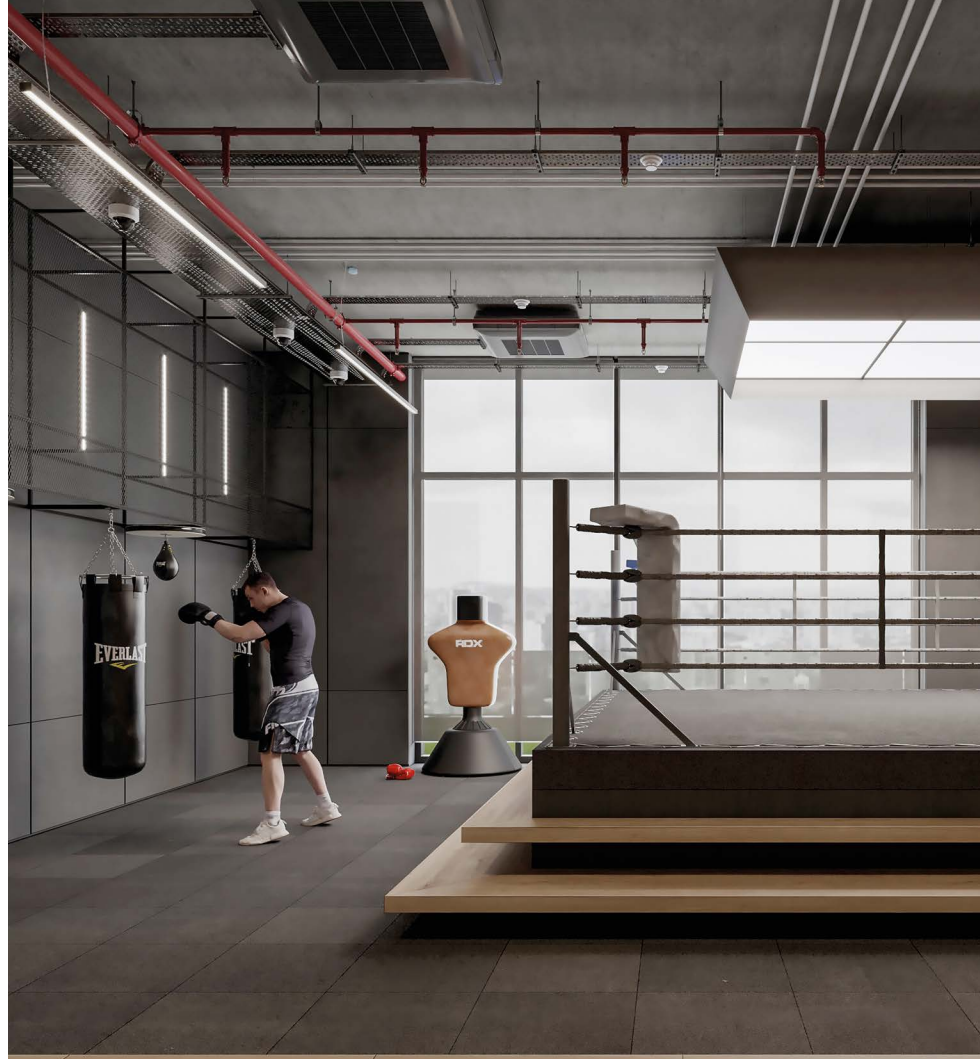

BOXING RING

Push your limits, get in shape, and release your adrenaline while learning or training like a true champion.