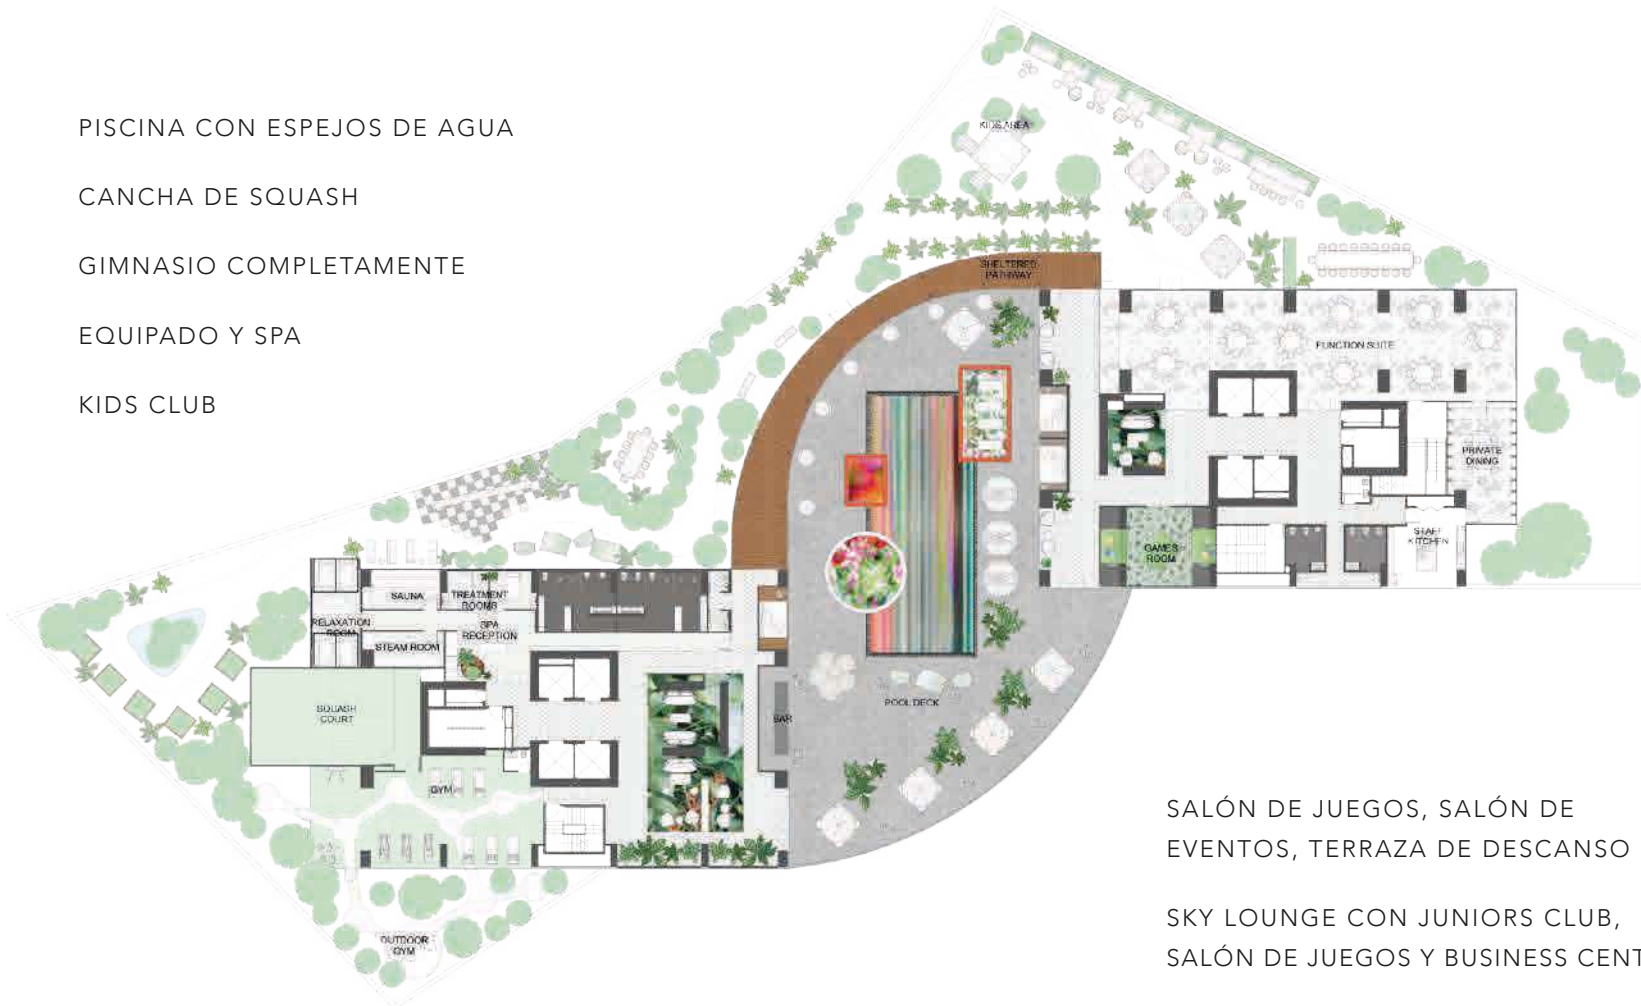

The background features a white surface with decorative elements. In the top-left and bottom-left corners, there are light blue and grey floral patterns. In the top-right and bottom-right corners, there are botanical illustrations of green leaves and small flowers. The text is centered in the middle of the page.

APTO TIPO **N2**

NIVEL: 1200 AL 1800 | 2100 AL 2200

Metraje: 74 M2

↕ ↔ **Metraje:** 82.96 M2

APTO TIPO **P**

NIVEL: 800 | 1800 AL 1900 | 2300

PISCINA CON ESPEJOS DE AGUA

CANCHA DE SQUASH

GIMNASIO COMPLETAMENTE

EQUIPADO Y SPA

KIDS CLUB

SALÓN DE JUEGOS, SALÓN DE
EVENTOS, TERRAZA DE DESCANSO

SKY LOUNGE CON JUNIORS CLUB,
SALÓN DE JUEGOS Y BUSINESS CENTER

TERRAZA CON ESPECTACULAR VISTA

SKY LOUNGE